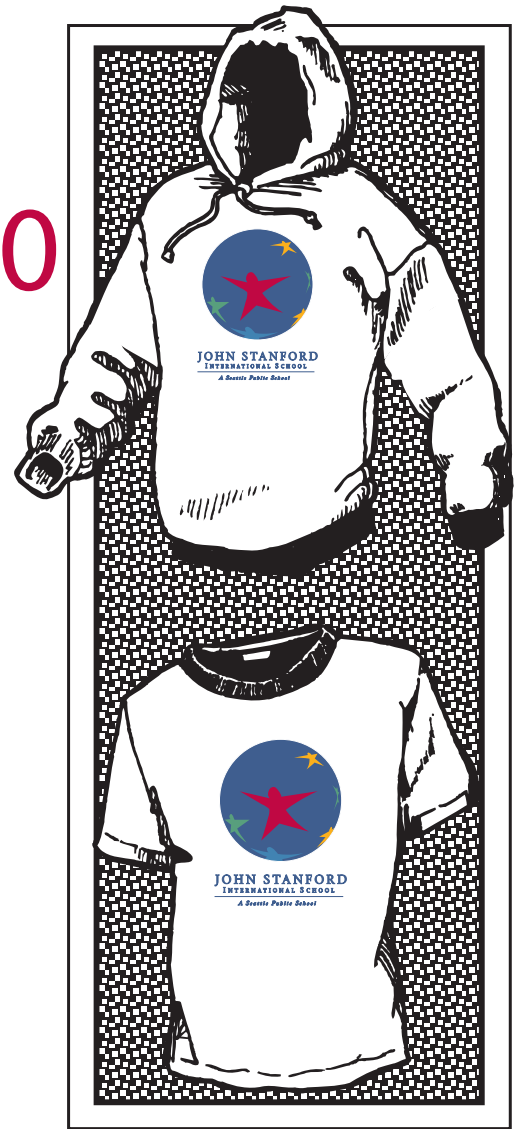

JSIS Spiritwear

2009/10

HOODED 50/50 SWEATSHIRT
True Navy
Forest
Pink

996M Adult \$22.50
S-XXL add \$2.50 for XXL
996B Youth \$17.50
M-L

ORGANIC COTTON T-SHIRT
Red
Navy
Olive
Natural

420M Adult \$13.00
S-XXL add \$1.00 for XXL
420B Youth \$9.00
S-L

WATER BOTTLE
Red
Blue
Green

WB \$10.00
Stainless steel
20 ounce size

If you would like to contribute to the T-shirt Scholarship Fund, please add to total below.

NAME _____		TEACHER _____		ROOM NO. _____					
PARENT'S NAME _____		PHONE _____		ADULT SHIRTS (CHEST) S...34-36 M...38-40 L...42-44 XL...46 XXL...48-50 YOUTH.....S...6-8 M...10-12 L...14-16					
STYLE NO	COLOR	QUANTITY					TOTAL PIECES	PRICE	TOTAL AMOUNT
		S	M	L	XL	XXL			
T-shirt Scholarship Fund, please add:									